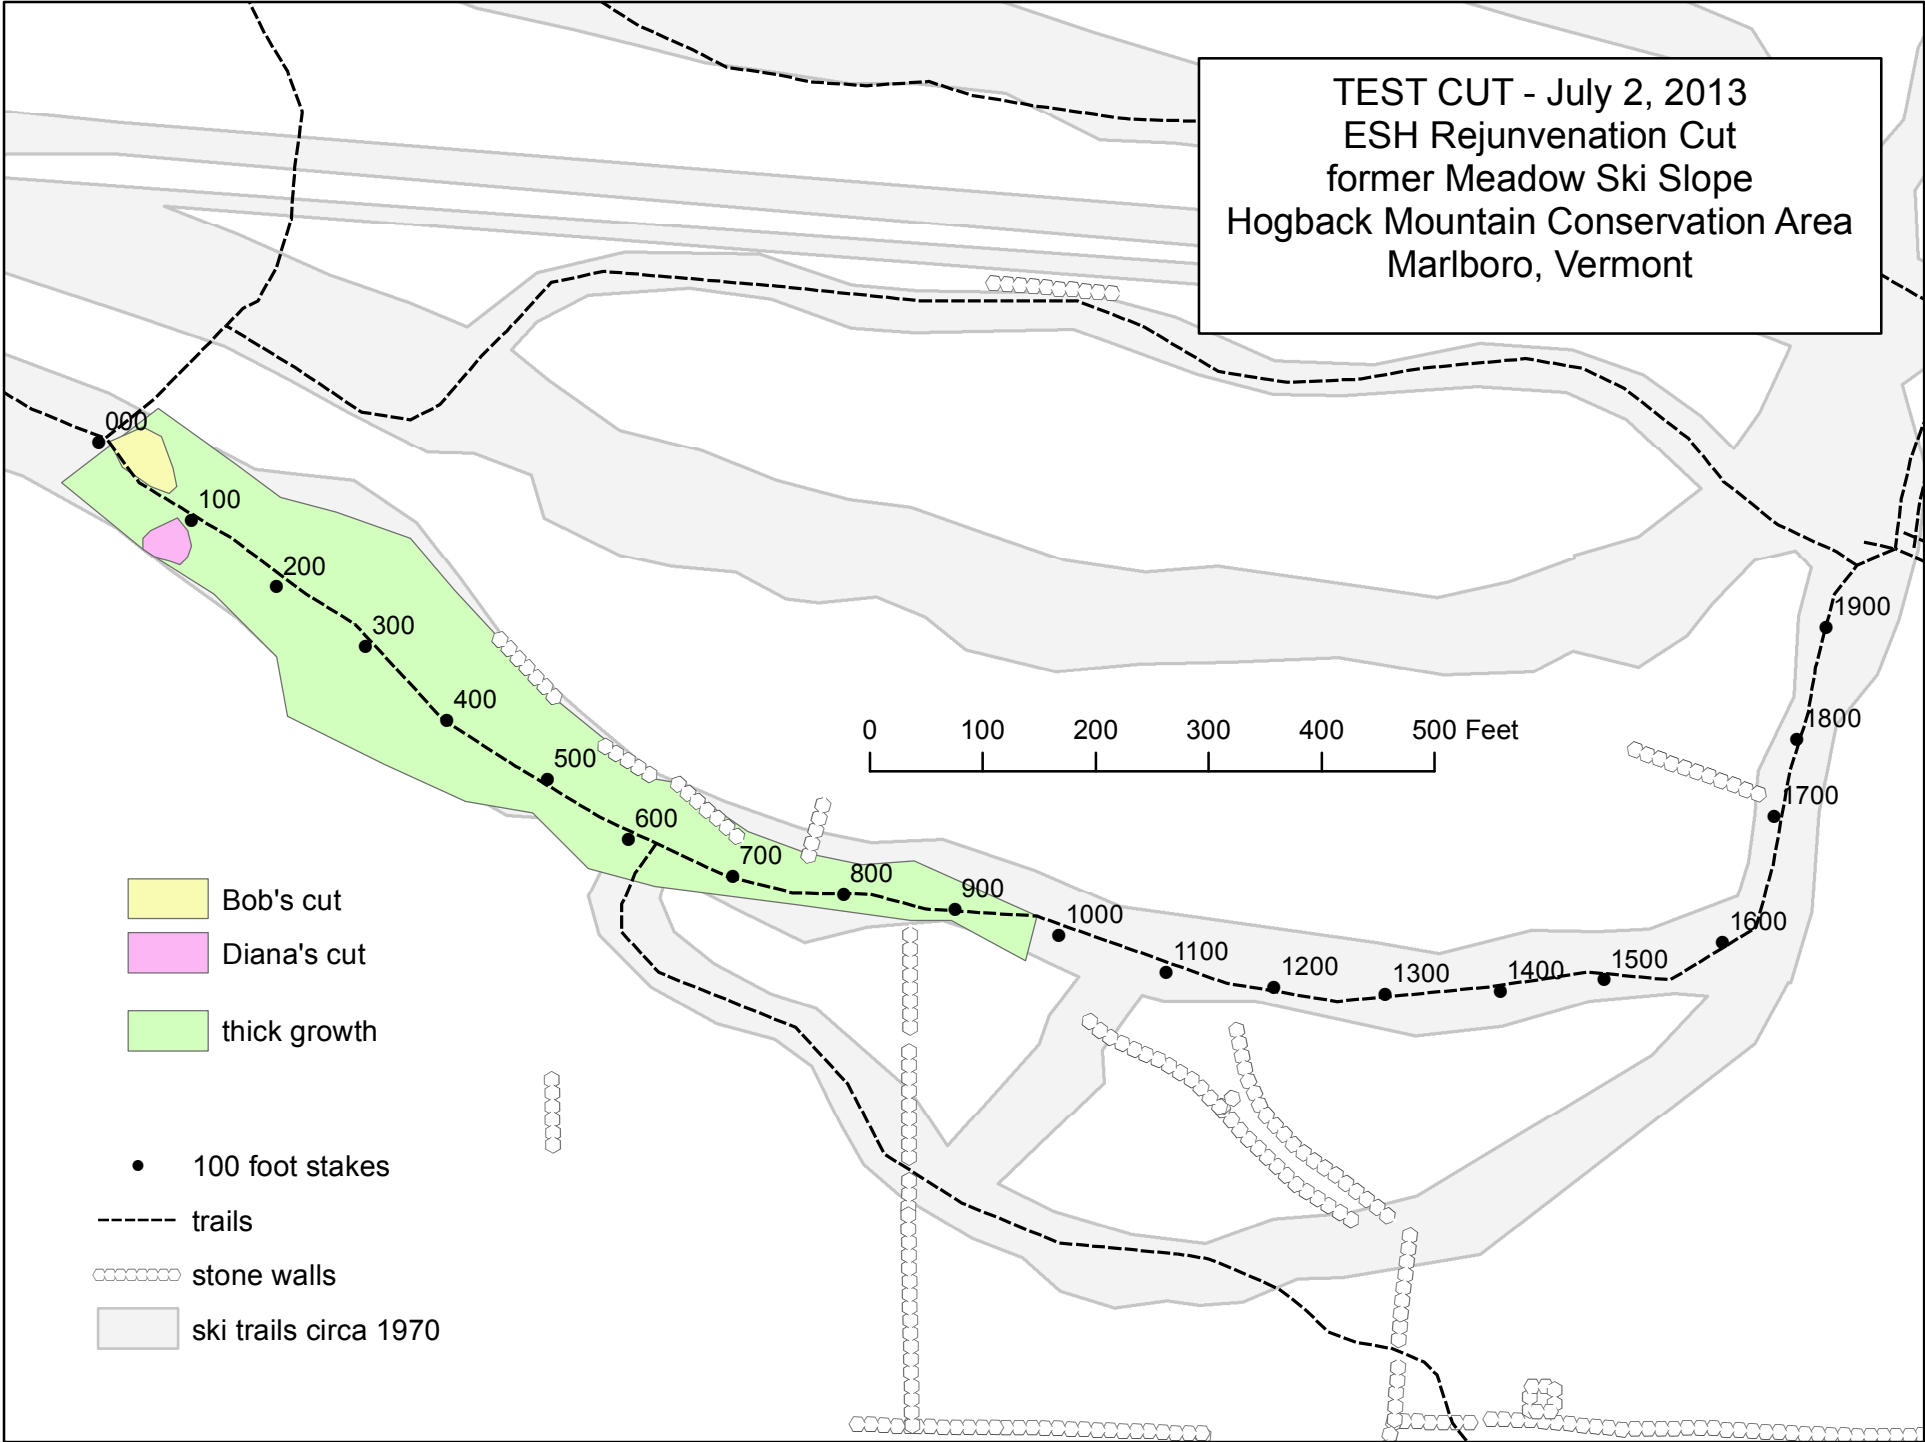

TEST CUT - July 2, 2013
ESH Rejuvenation Cut
former Meadow Ski Slope
Hogback Mountain Conservation Area
Marlboro, Vermont

- Bob's cut
- Diana's cut
- thick growth

• 100 foot stakes

--- trails

stone walls

ski trails circa 1970